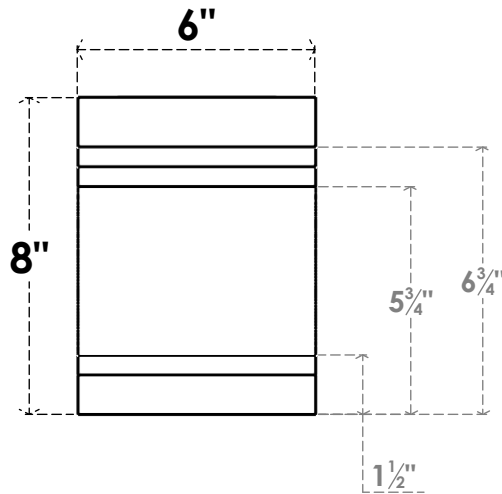

# ITEM NUMBER: RFTURO060X08000X16000X008PEC00RCPR

6"W X 8"H X 16"L TIMBERTHANE ROUGH CEDAR PESCADERO FAUX WOOD OPEN RAFTER TAIL, 8"L END, PRIMED TAN

**ISOMETRIC**

GENERATED DATE : 03/02/2023

EKENA MILLWORK  
2300 WEST MAIN ST.  
CLARKSVILLE, TX 75426  
TOLL FREE: 866-607-0453  
WWW.EKENAMILLWORK.COM

**NOTES**

1. INSTALLATION TO BE COMPLETED IN ACCORDANCE WITH MANUFACTURER'S SPECIFICATIONS.
2. DRAWING MAY NOT BE TO SCALE
3. THIS DRAWING IS INTENDED FOR DESIGN AND PLANNING PURPOSES ONLY.
4. ALL INFORMATION CONTAINED HEREIN WAS CURRENT AT THE TIME OF DEVELOPMENT BUT MUST BE REVIEWED AND APPROVED BY THE PRODUCT MANUFACTURER TO BE CONSIDERED ACCURATE.
5. TIMBERTHANE ARCHITECTURAL PRODUCTS ARE MADE FROM HIGH DENSITY URETHANE AND COME FACTORY PRIMED