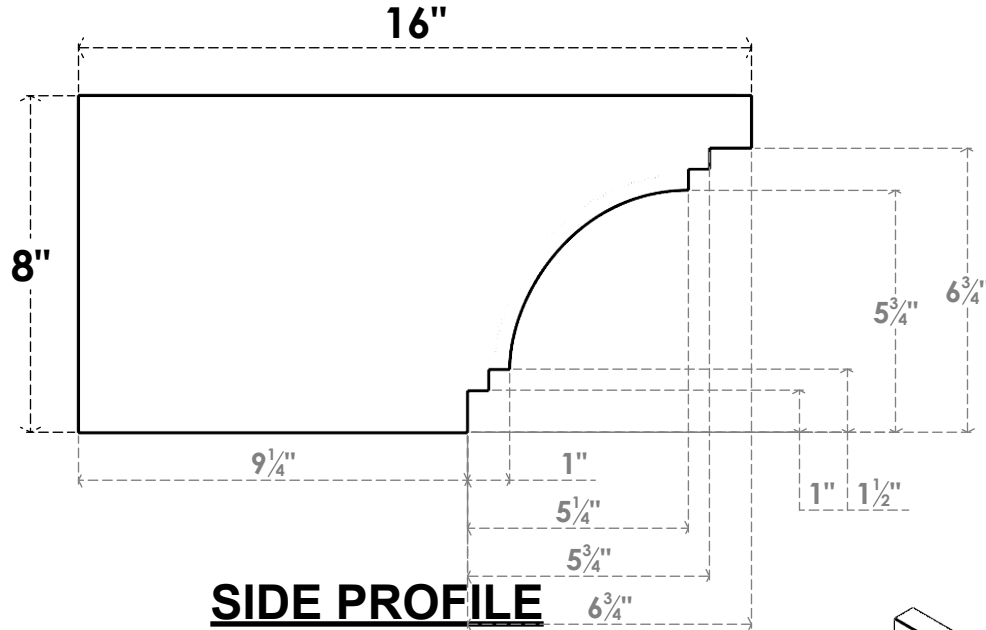

# ITEM NUMBER: RFTURO060X08000X16000X008PEC00RCPR

6"W X 8"H X 16"L TIMBERTHANE ROUGH CEDAR PESCADERO FAUX WOOD OPEN RAFTER TAIL, 8"L END, PRIMED TAN

**ISOMETRIC**

GENERATED DATE : 03/02/2023

EKENA MILLWORK  
2300 WEST MAIN ST.  
CLARKSVILLE, TX 75426  
TOLL FREE: 866-607-0453  
WWW.EKENAMILLWORK.COM

**NOTES**

1. INSTALLATION TO BE COMPLETED IN ACCORDANCE WITH MANUFACTURER'S SPECIFICATIONS.
2. DRAWING MAY NOT BE TO SCALE
3. THIS DRAWING IS INTENDED FOR DESIGN AND PLANNING PURPOSES ONLY.
4. ALL INFORMATION CONTAINED HEREIN WAS CURRENT AT THE TIME OF DEVELOPMENT BUT MUST BE REVIEWED AND APPROVED BY THE PRODUCT MANUFACTURER TO BE CONSIDERED ACCURATE.
5. TIMBERTHANE ARCHITECTURAL PRODUCTS ARE MADE FROM HIGH DENSITY URETHANE AND COME FACTORY PRIMED