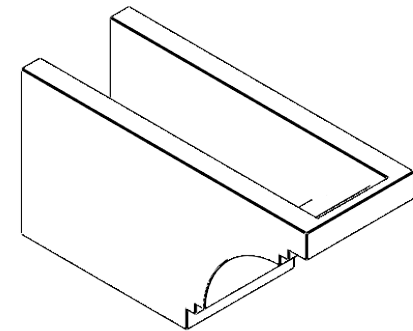

# ITEM NUMBER: RFTURO060X08000X16000X008PEC00RCPR

6"W X 8"H X 16"L TIMBERTHANE ROUGH CEDAR PESCADERO FAUX WOOD OPEN RAFTER TAIL, 8"L END, PRIMED TAN

**ISOMETRIC**

GENERATED DATE : 03/02/2023

EKENA MILLWORK  
2300 WEST MAIN ST.  
CLARKSVILLE, TX 75426  
TOLL FREE: 866-607-0453  
WWW.EKENAMILLWORK.COM

**NOTES**

1. INSTALLATION TO BE COMPLETED IN ACCORDANCE WITH MANUFACTURER'S SPECIFICATIONS.
2. DRAWING MAY NOT BE TO SCALE
3. THIS DRAWING IS INTENDED FOR DESIGN AND PLANNING PURPOSES ONLY.
4. ALL INFORMATION CONTAINED HEREIN WAS CURRENT AT THE TIME OF DEVELOPMENT BUT MUST BE REVIEWED AND APPROVED BY THE PRODUCT MANUFACTURER TO BE CONSIDERED ACCURATE.
5. TIMBERTHANE ARCHITECTURAL PRODUCTS ARE MADE FROM HIGH DENSITY URETHANE AND COME FACTORY PRIMED